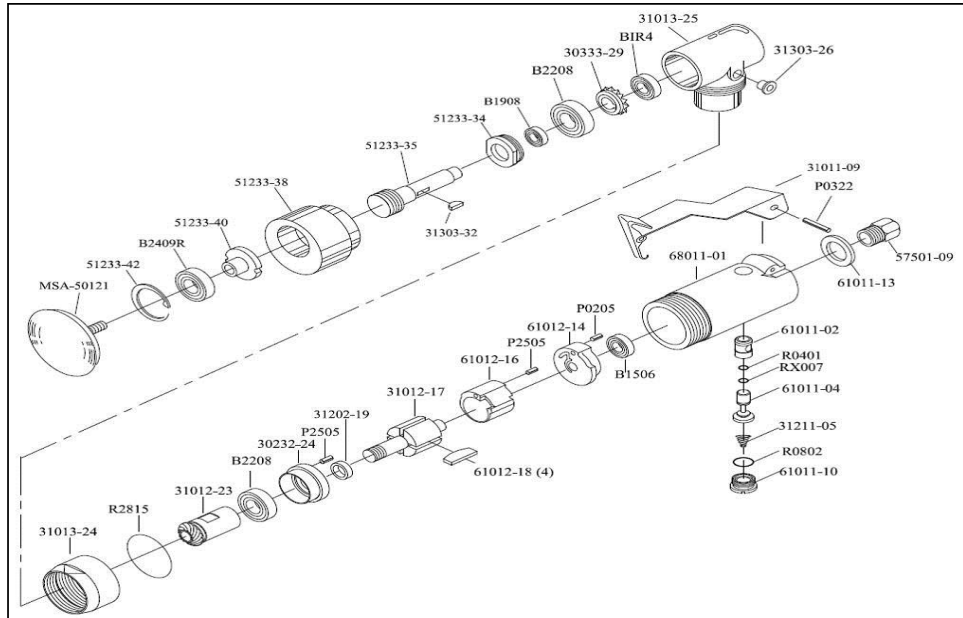

APT902 - Mini 2" Sander

Ref #	PCL Part no	Description
n/a	APA92	3" Buffing kit for APT902
MSA-50121	APA93	2" backing pad
n/a	APA94	3" backing pad
n/a	APA95	Sanding accesory pack (50 discs & 2" pad)
n/a	APA96	Pack of 10 2" grade #60 sanding discs
n/a	APA97	Pack of 10 2" grade #120 sanding discs
n/a	APA98	Pack of 10 2" grade #240 sanding discs
n/a	APA99	Pack of 10 2" grade #320 sanding discs
n/a	APA100	Pack of 10 2" grade #400 sanding discs