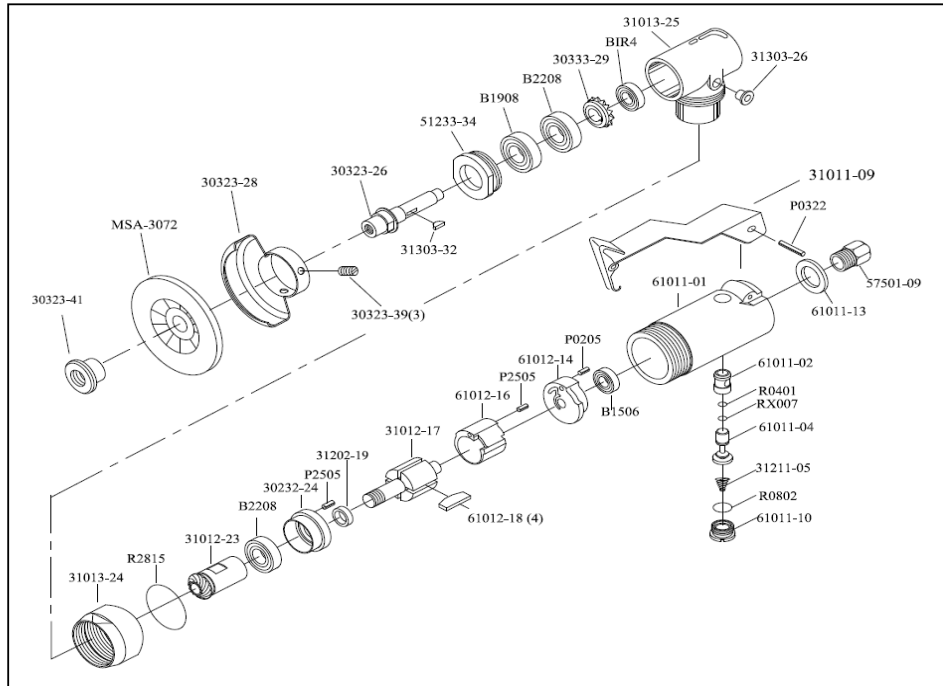

APT905 - Mini 2" Angle Grinder

Ref #	PCL Part No	Description
MSA-3072	APA102	Pack of 5 2" grinding wheel