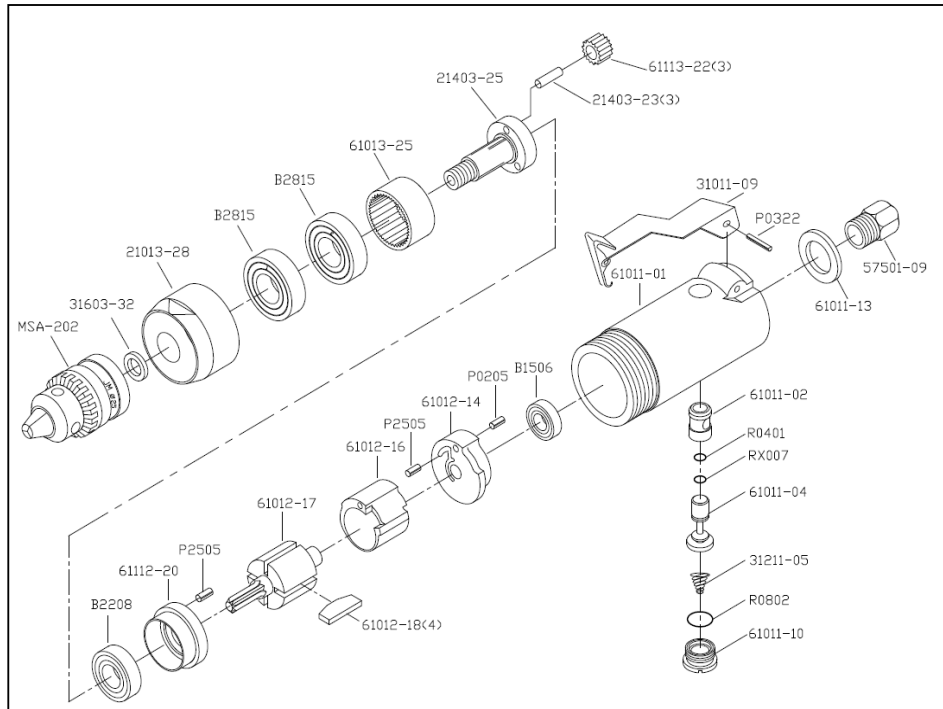

APT904 - Mini 10mm Straight Drill

Ref #	PCL Part No	Description
MSA-202J	APS401/CHK	10mm Keyed Chuck