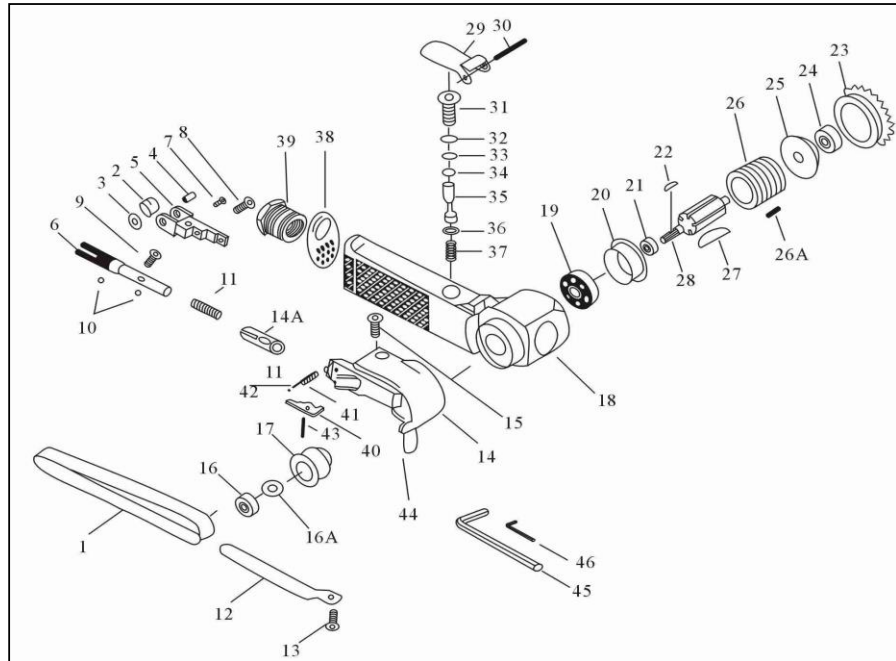

APT755 - 10mm Belt Sander

Ref	PCL Part No	Description
N/A	APTR755	APT755 Repair Kit (items: 3,19,21,24,27)
N/A	APTS755	APT755 Service Kit (items: 9,11,33,34,36,41)
1	APS755/GBT80	Grinding Belt (#80)
1A	APS755/GBT100	Grinding Belt (#100)
1B	APS755/GBT120	Grinding Belt (#120)
2	APS755/IPA	Idle Pulley Bracket Sub Assy