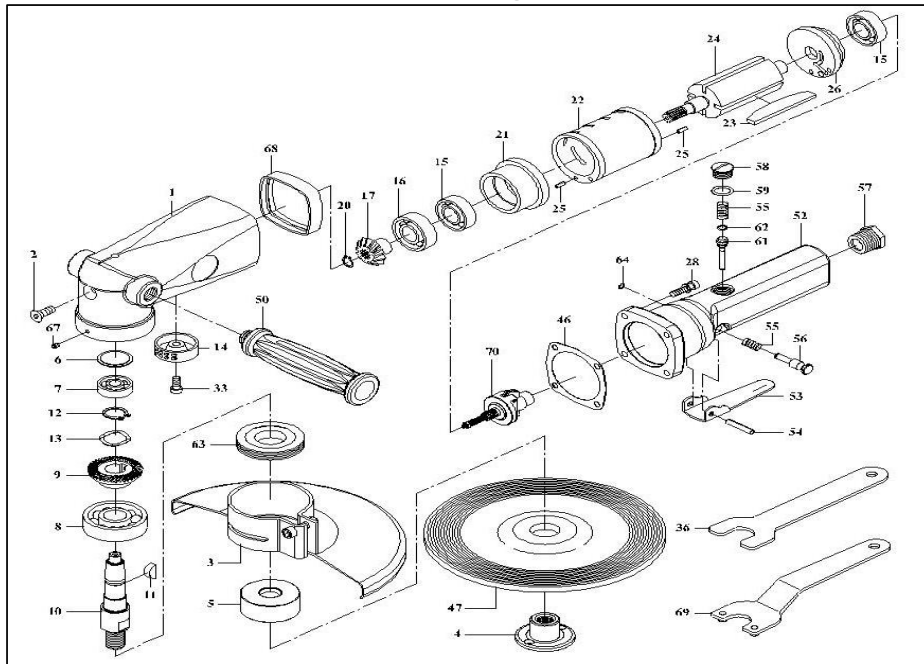

# APT716 - 7" Angle Grinder

Ref. #	PCL Part No	Description
04	APS716/DSS	DISC NUT
09	APS716/BGR	BEVEL GEAR
23	APS716/RBS	ROTOR BLADES (4)
36	APS716/SWH	STOP WRENCH
46	APS716/GKT	GASKET
50	APS716/SHE	HANDLE
53	APS716/TLR	THROTTLE LEVER
54	APS716/SPN2	SPRING PIN
69	APS716/DWH	DISC WRENCH