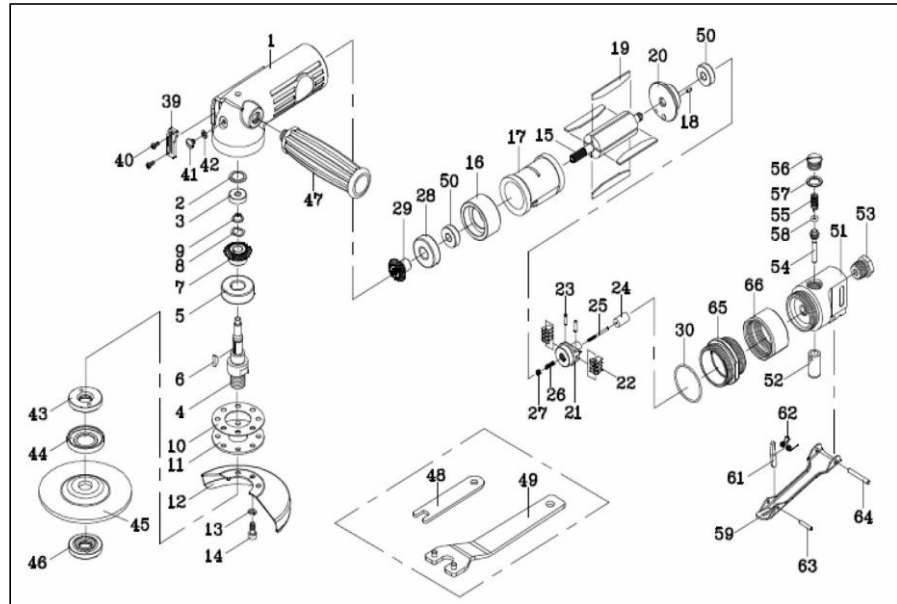

APT715 - 4" Angle Grinder

Ref. #	PCL Part No	Description
4	APS715/ABR	Arbor (M10x1.5)
10	APS715/GKT	Gasket
11	APS715/RAR	Retainer
19	APS715/RBS	Rotor Blades (4)
20	APS715/REP	Rear End Plate
29	APS715/BPN	Bevel Pinion
43	APS715/FGE	Flange (W3/8 x24)
44	APS715/FRS	Flange Rubber Shield
46	APS715/FNT	Flange Nut (W3/8 x 24)
47	APS715/SHE	Side Handle
68	APS715/TLR	Throttle Lever Kit(59,61-63)