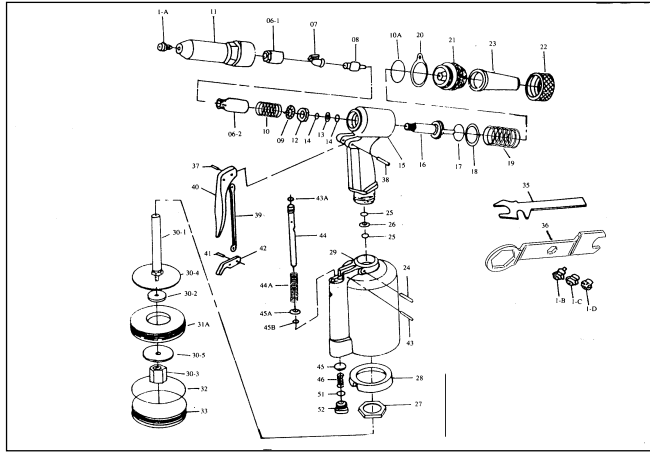

APT690 - Riveter

Ref. #	PCL Part No	Description
01-1	APS690/NPE1	NOSEPIECE (3/16") 4.8mm
11	APS690/FHD	FRAME HEAD