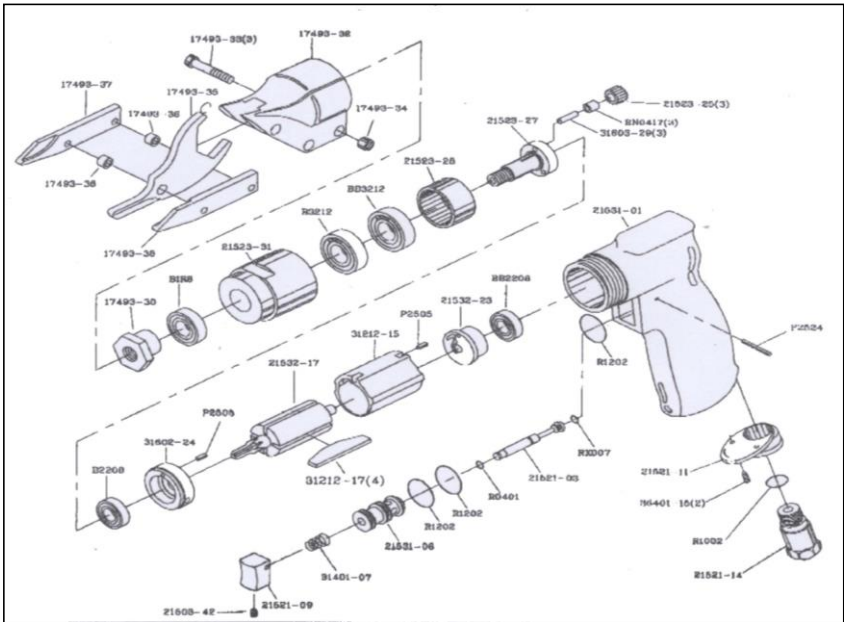

APT670 - Shear

Ref. #	PCL Part No	Description
2	APS670/HSS	Head scissors