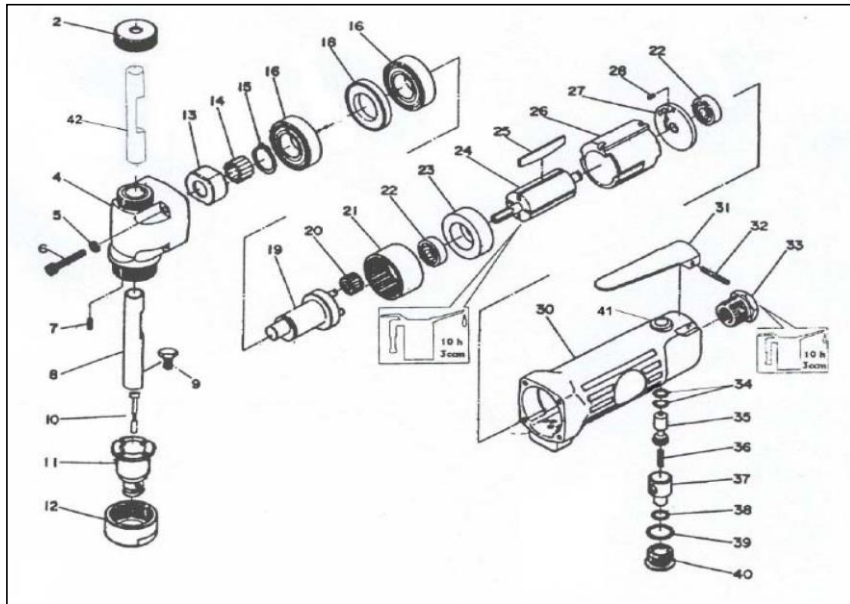

APT660 - Nibbler

Ref. #	PCL Part No	Description
10	APS660/PCH	Punch (push)
11	APS660/DPH	Die (push)