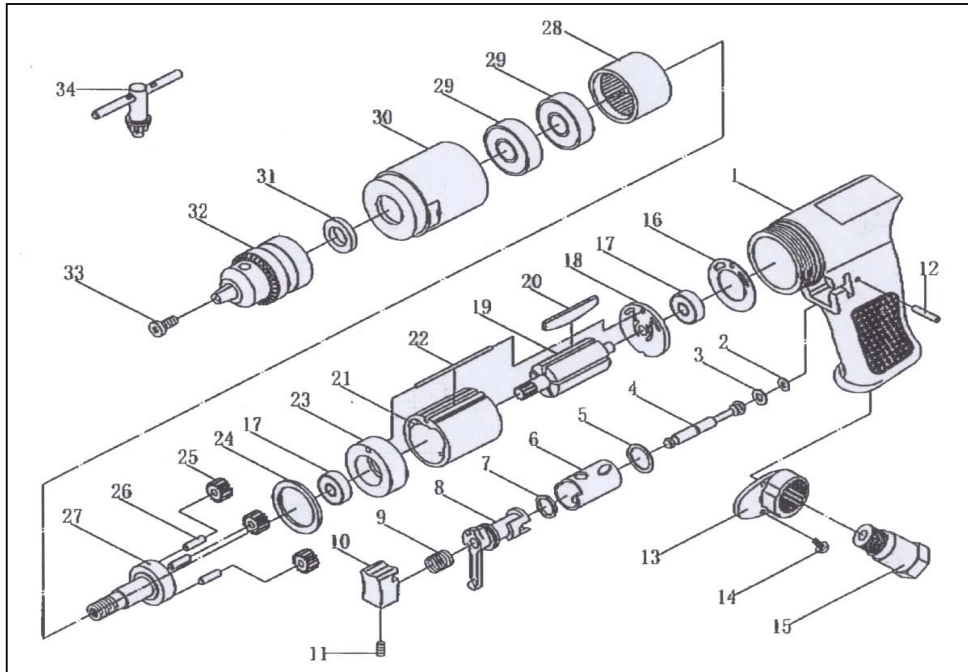

APT401R - 3/8" (10mm) Reversible Drill

Ref. #	PCL Part No	Description
32	APS401/CHK	Keyed Chuck (3/8)
32	APS401R/KCK	Keyless Chuck (3/8)
34	APS401R/KEY	Chuck Key