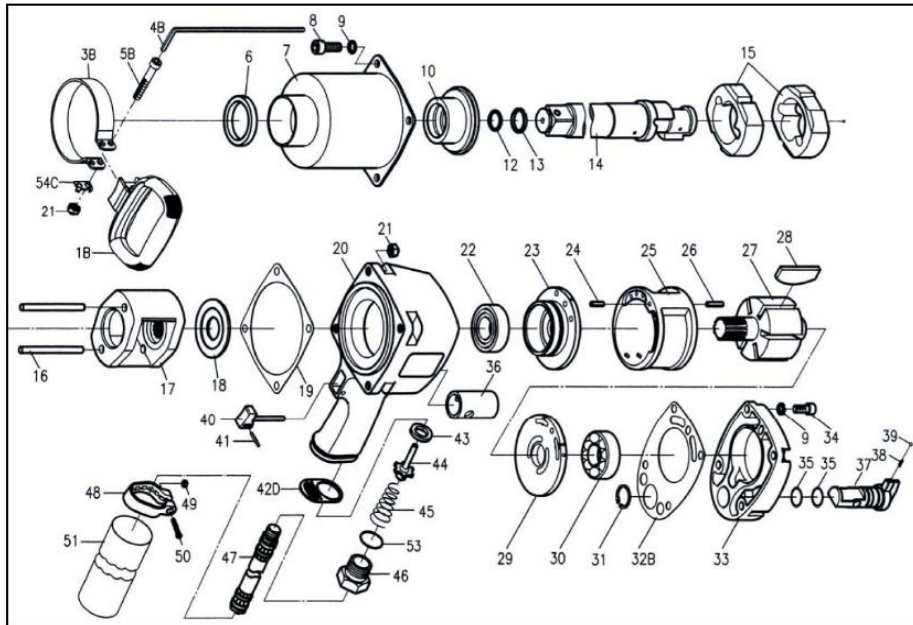

APT265 - 1" Pistol Grip Impact Wrench

| Ref. # | PCL Part No | Description |
|--------|-------------|------------------|
| 13 | APS270/ACR | Anvil Collar |
| 19 | APS265/FGT | Front Gasket |
| 28 | APS265/RBS | Rotor Blades (6) |
| 32 | APS265/RGT | Rear Gasket |