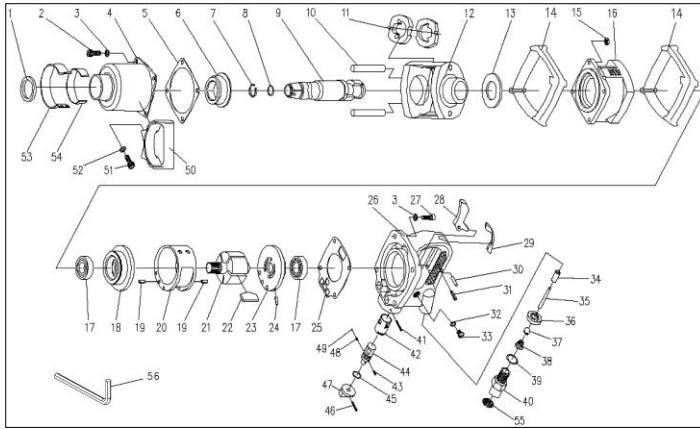

## APT263 - 1" Impact Wrench

Ref.	PCL part no	Description
N/A	APTR263	APT263 Repair Kit (items: 3,13,17,22,52)
N/A	APTS263	APT263 Service Kit (items: 8,32,38,39,45,48)
5	APS263/FGT	Front Gasket
7	APS270/ACR	Anvil Collar
22	APS263/RBS	Rotor Blades (6)
25	APS263/RGT	Rear Gasket
26	APS263/HAS	Handle Assembly