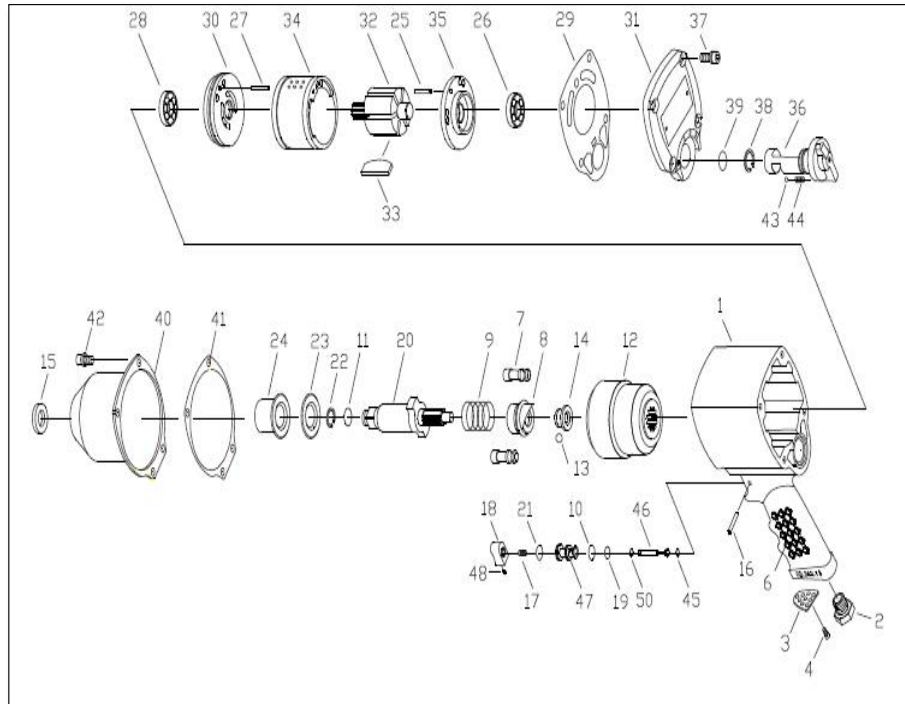

APT230 - 3/4" Impact Wrench

Ref	PCL Part number	Description
7	APS230/HPN	Hammer Pins (2)
22	APS234/ACR	Anvil Collar
29	APS230/RGT	Rear Gasket
33	APS230/RBS	Rotor Blades (6)
41	APS230/FGT	Front Gasket