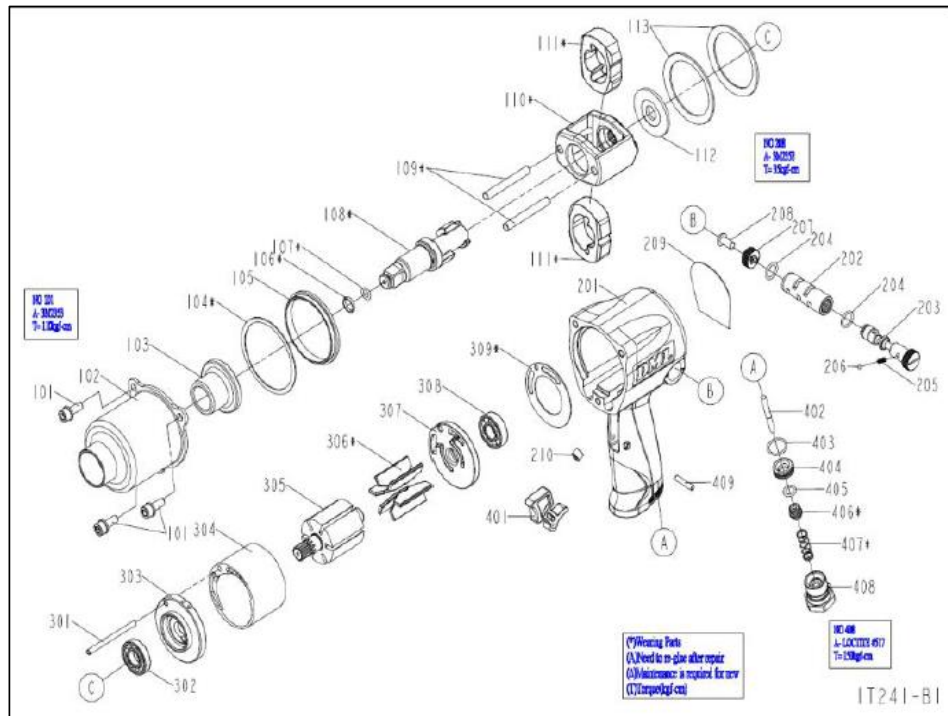

APT208 - 1/2" Impact Wrench

Ref. #	PCL Part No	Description
309	APS208/HCG	HAMMER CASE GASKET
306	APS208/RBS	ROTOR BLADES (6)
106	APS201/ACR	ANVIL COLLAR