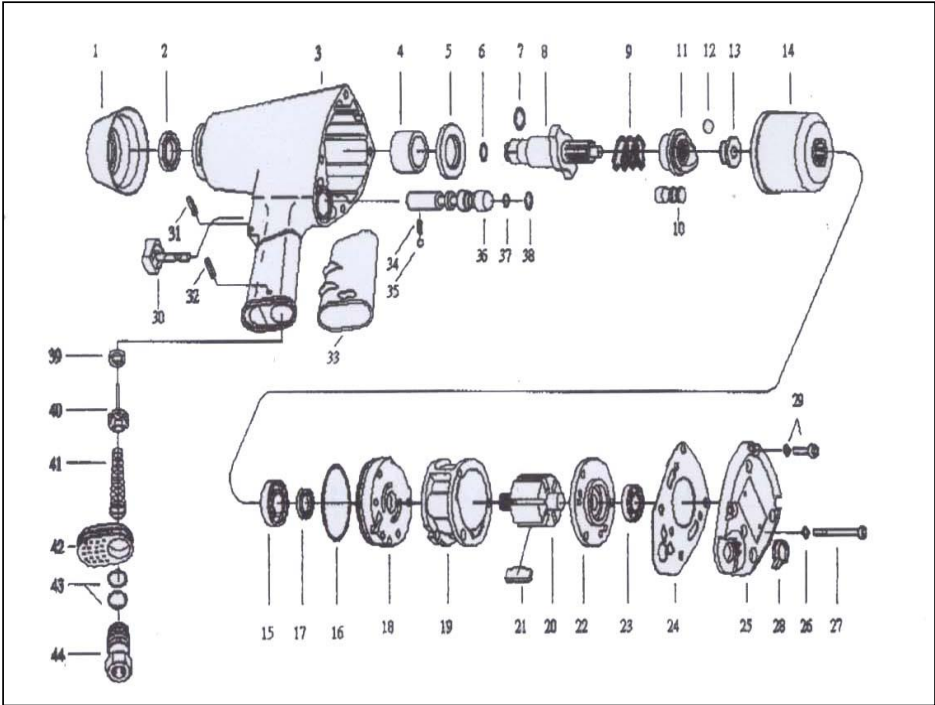

APT205 - 1/2" Impact Wrench

Ref. #	PCL Part No	Description
N/A	APTR205	APT205 Repair kit (items: 5,15,21,23)
7	APS201/ACR	Anvil Collar
8	APS205/ANL	Anvil
9	APS205/SNG	Spring
10	APS205/HPN	Hammer Pins (2)
11	APS205/CAM	Cam
13	APS205/SGE	Spindle Guide
21	APS205/RBS	Rotor Blades (6)
24	APS205/RGT	Rear Gasket