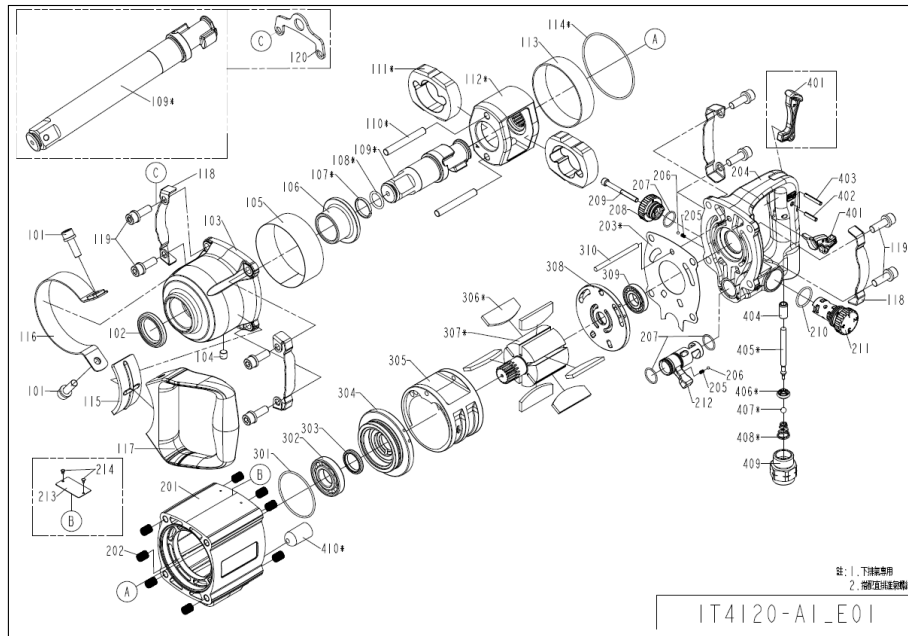

APP270 - 1" Impact Wrench (Prestige)

Ref	PCL Part No	Description
102	APS270/OSL	OIL SEAL
105	APS270/SRG	HAMMER CAGE STEEL RING
107	APS270/ACR	ANVIL COLLAR
111	APS234/HMR	HAMMERS (2)
113	APS270/CLR	COLLAR
118	APS270/PTR	PROTECTOR
203	APS270/HGT	HOUSING GASKET
204	APS270/HAS	BACK HANDLE SUB-ASSEMBLY
206	APS270/SBL	STEEL BALL
304	APS270/MZE	MAGAZINE
306	APS270/RBS	ROTOR BLADES (6)
307	APS270/RTR	ROTOR
406	APS270/SEL	SEAL