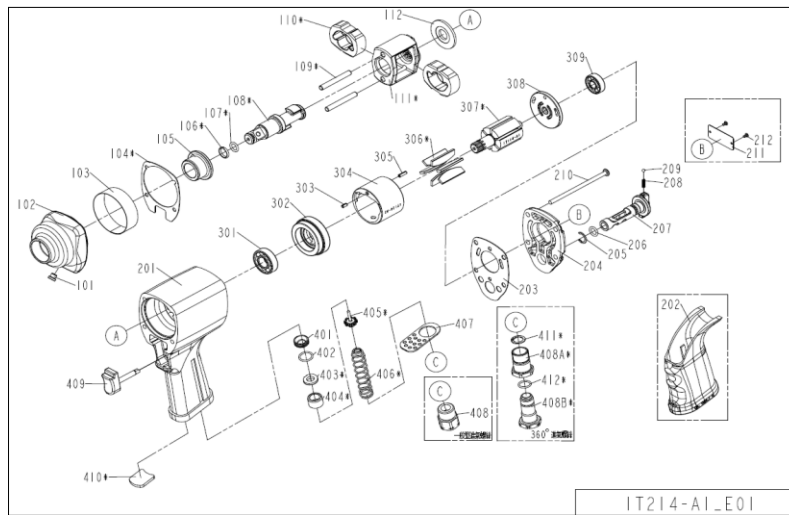

APP201 - 1/2" Impact Wrench (Prestige)

Ref	PCL Part No	Description
104	APS101/HCG	HAMMER CASE GASKET
106	APS201/ACR	ANVIL COLLAR
203	APS101/GKT	GASKET
306	APS101/RBS	ROTOR BLADES (6)