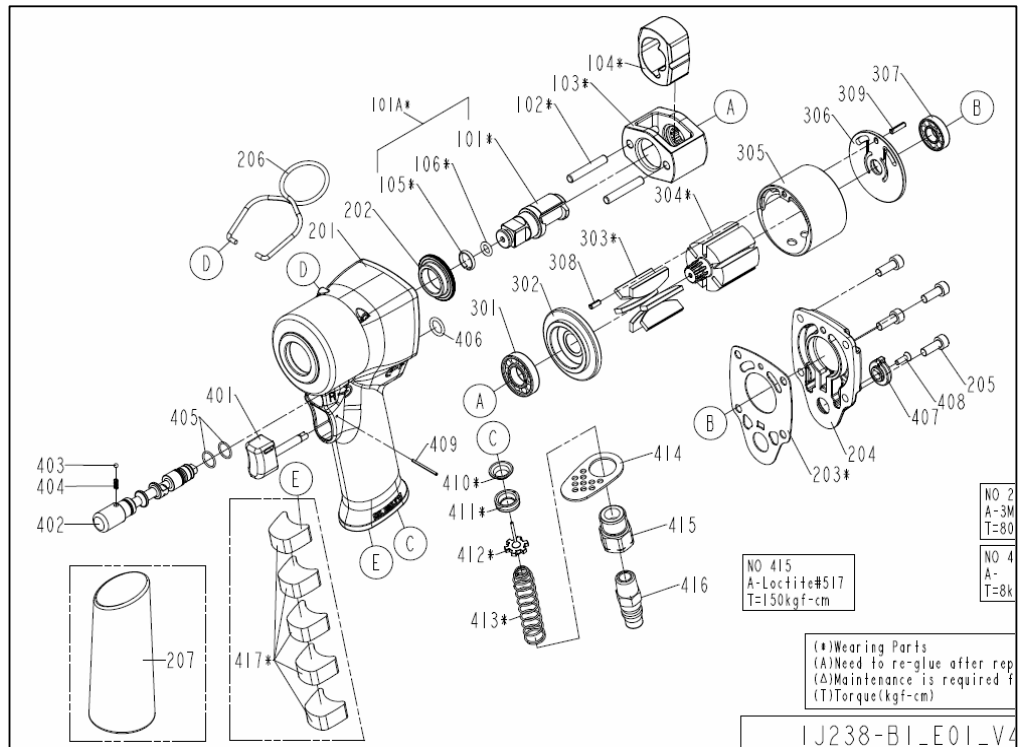

APP200 - 1/2" Stubby Impact Wrench (Prestige)

Ref	PCL Part No	Description
203	APS200/RGT	Rear Cover Gasket
303	APS200/RBS	Rotor Blades (6)
105	APS201/ACR	Anvil collar