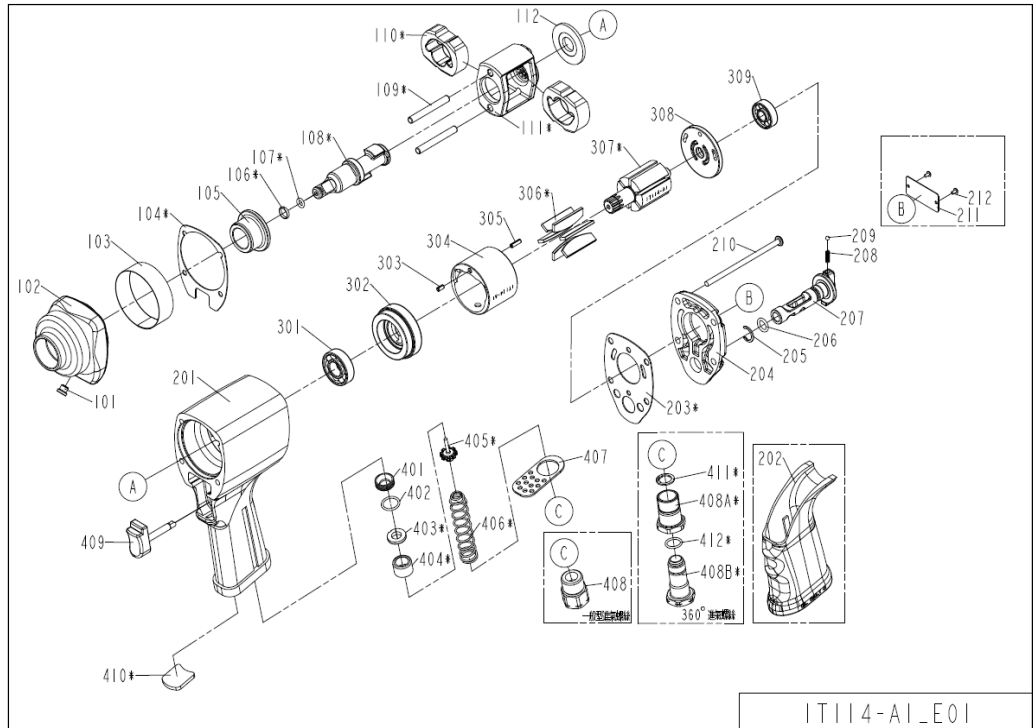

APP101 - 3/8" Impact Wrench (Prestige)

| Ref | PCL Part No | Description |
|-----|-------------|--------------------|
| 104 | APS101/HCG | Hammer Case Gasket |
| 106 | APS101/ACR | Anvil Collar |
| 203 | APS101/GKT | Gasket |
| 306 | APS101/RBS | Rotor Blades (6) |